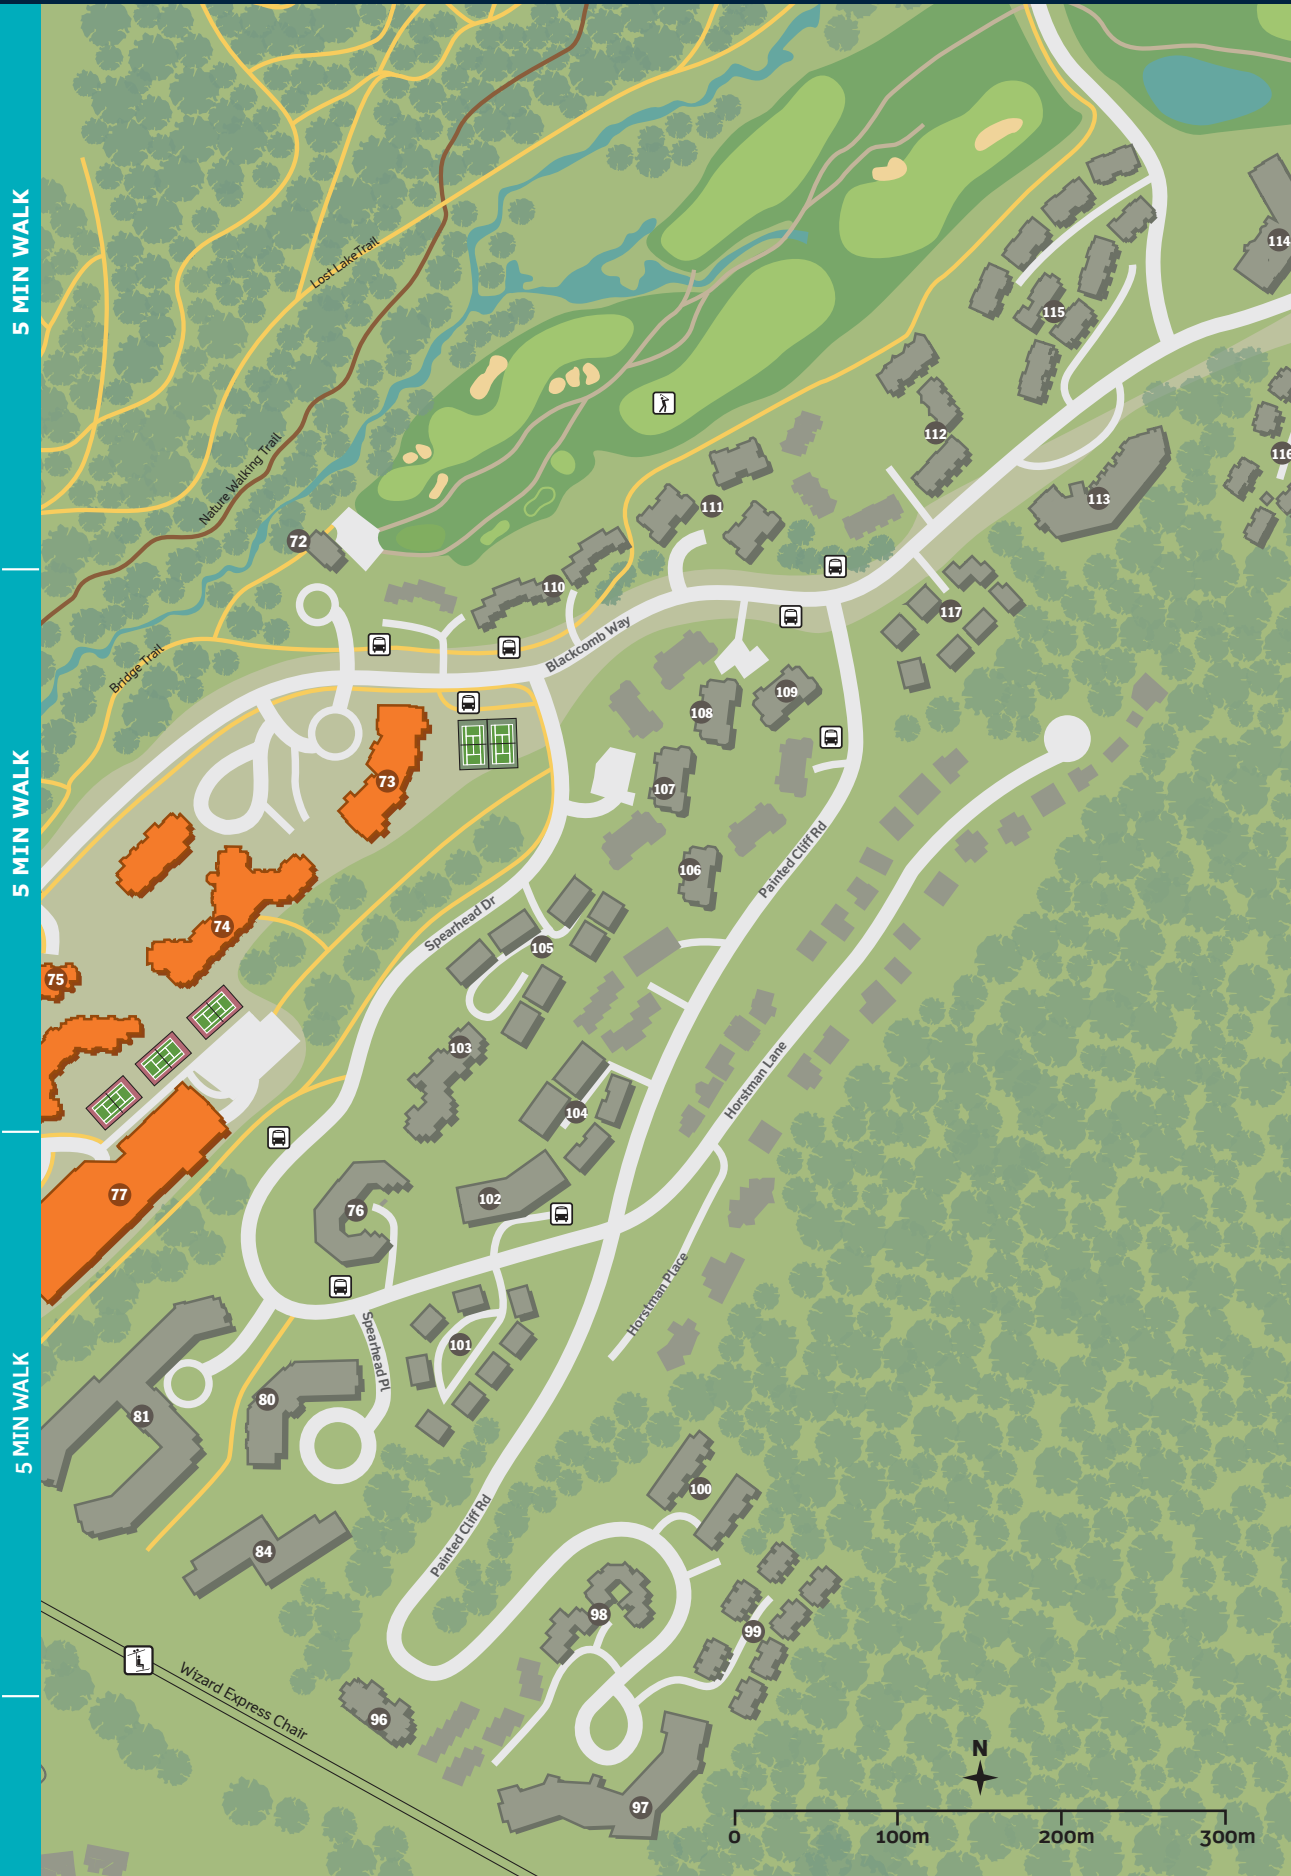

WHISTLER VILLAGE

LEGEND

- Village North/ Neighbourhoods
 - Main Street
 - Market Place
 - Olympic Plaza
 - Town Plaza
- Village Centre/ Neighbourhoods
 - Conference Centre
 - Gateway Loop
 - Mountain Square
 - Skiers Plaza
 - Village Common
 - Village Square
- Upper Village
- P Parking Area
- P Accessible Parking
- Pedestrian Path
- + Emergency Services
- + Public Restrooms
- + Visitor Centre
- + Village Host
- + Stairway
- + Bus Stop
- + Taxi
- + Golf Course
- + Gondola
- + Chairlift

BLACKCOMB BENCHLANDS

FUNCTION JUNCTION & CHEAKAMUS CROSSING

WHISTLER CREEKSIDE

MAP DIRECTORY

- Function Junction & Cheakamus Crossing**
- 4,5,6,7 Alpha Lake Rd Retail & Industrial
 - 10 Athletes' Centre
 - 8 Home Plaza
 - 9 Hosting International
 - 2,3 Millar Creek Retail
 - 1 Re-Use-It Centre/Recycling & Garbage
 - Lynham Rd Retail

- 89 Pinnacle Ridge
- 102 Powderhorn
- 92 Snowcrest
- 108 Snowberry - The Villas
- 106 Snowbird
- 117 Snow Goose
- 101 Stoneridge
- 77 Fairmont Chateau Whistler
- 115 The Woods
- 84 The Woodrun Lodge
- 116 Treeline
- 103 Wildwood Lodge on Blackcomb Mountain
- 107 Wintergreen - The Villas

- Creekside**
- 6 Creekside Village Retail Area
 - 5 Creekside Plaza
 - Dusty's Bar & Grill
 - 8 Evolution Whistler
 - 1 First Tracks Lodge
 - 10 Highlands Annex
 - 11 Highlands Lodge/RimRock
 - 9 Highpoint
 - 14 Husky Oil & Gas Station
 - 4 Lake Placid Lodge
 - 3 Legends
 - 17 Nita Lake Lodge
 - 15 Southside Lodge
 - 12 Tim Horton's
 - 18 Train Station
 - 13 Whistler Creek Lodge
 - 7 Whistler Mountain Ski Club
 - 16 Whistler Resort & Club