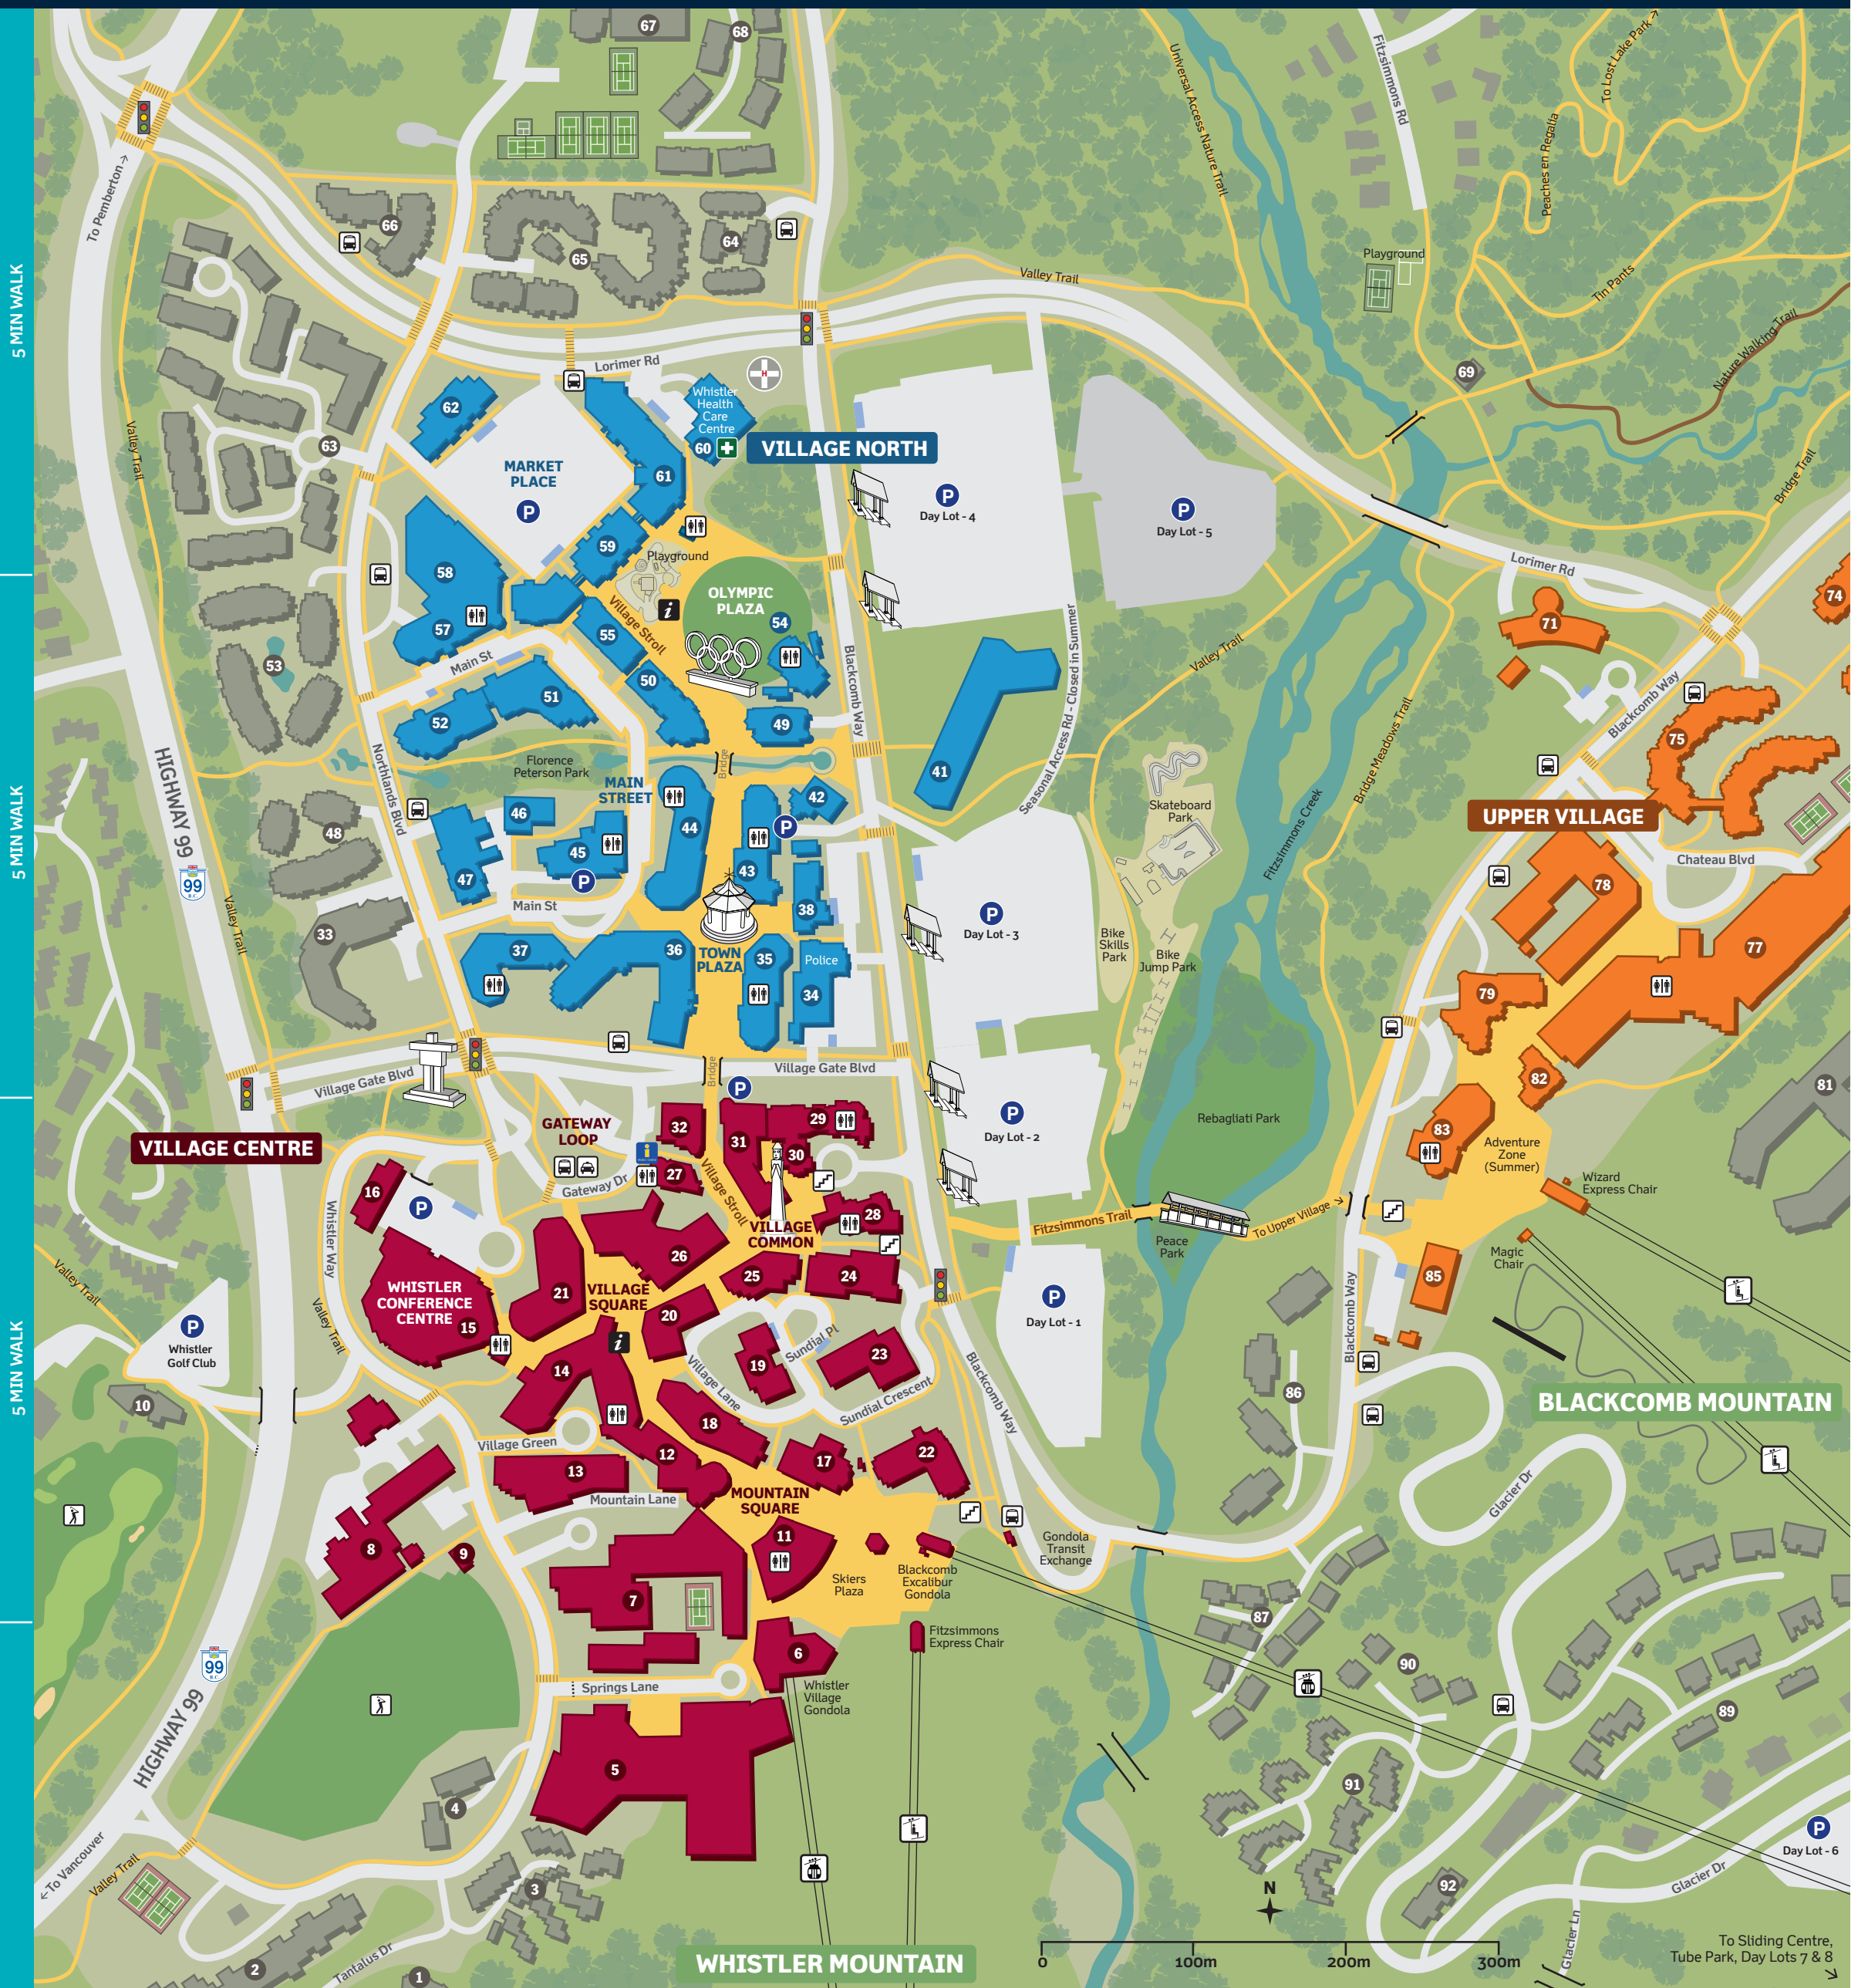

WHISTLER VILLAGE

LEGEND

- Village North/ Neighbourhoods
 - Main Street
 - Market Place
 - Olympic Plaza
 - Town Plaza
- Village Centre/ Neighbourhoods
 - Conference Centre
 - Gateway Loop
 - Mountain Square
 - Skiers Plaza
 - Village Common
 - Village Square
- Upper Village
- P Parking Area
- P Accessible Parking
- Pedestrian Path
- + Emergency Services
- + Public Restrooms
- + Visitor Centre
- + Village Host
- + Stairway
- + Bus Stop
- + Taxi
- + Golf Course
- + Gondola
- + Chairlift

BLACKCOMB BENCHLANDS

FUNCTION JUNCTION & CHEAKAMUS CROSSING

WHISTLER CREEKSIDE

MAP DIRECTORY

- Function Junction & Cheakamus Crossing**
- 4,5,6,7 Alpha Lake Rd Retail & Industrial
 - 10 Athletes' Centre
 - 8 Home Plaza
 - 9 Hosting International
 - 2,3 Millar Creek Retail
 - 1 Re-Use-It Centre/Recycling & Garbage
 - Lynham Rd Retail

- 89 Pinnacle Ridge
- 102 Powderhorn
- 92 Snowcrest
- 108 Snowberry - The Villas
- 106 Snowbird
- 117 Snow Goose
- 101 Stoneridge
- 77 Fairmont Chateau Whistler
- 115 The Woods
- 84 The Woodrun Lodge
- 116 Treeline
- 103 Wildwood Lodge on Blackcomb Mountain
- 107 Wintergreen - The Villas

- Creekside**
- 6 Creekside Village Retail Area
 - 5 Creekside Plaza
 - Dusty's Bar & Grill
 - 8 Evolution Whistler
 - 1 First Tracks Lodge
 - 10 Highlands Annex
 - 11 Highlands Lodge/RimRock
 - 9 Highpoint
 - 14 Husky Oil & Gas Station
 - 4 Lake Placid Lodge
 - 3 Legends
 - 17 Nita Lake Lodge
 - 15 Southside Lodge
 - 12 Tim Horton's
 - 18 Train Station
 - 13 Whistler Creek Lodge
 - 7 Whistler Mountain Ski Club
 - 16 Whistler Resort & Club